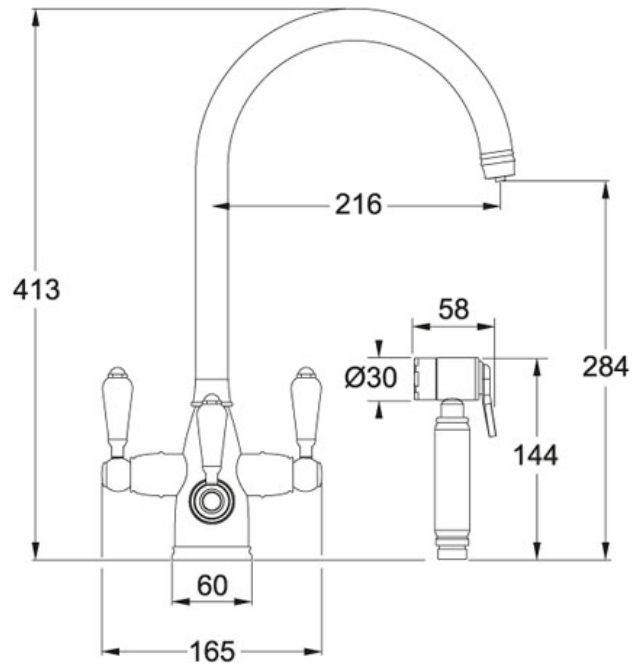

SPECIFICATION SHEET

PRODUCT FAMILY: FILTERFLOW TAPS FINISH: CHROME SERIES: CORINTHIAN MODEL: HAND SPRAY

Product Information

Article Number	120.0187.986
Price	£ 770.95
Version	Bi Flow Spout with Side Spray
Handle Width	165 mm
Height Overall	413 mm
Height to End of Spout	284 mm
Spout reach	216 mm