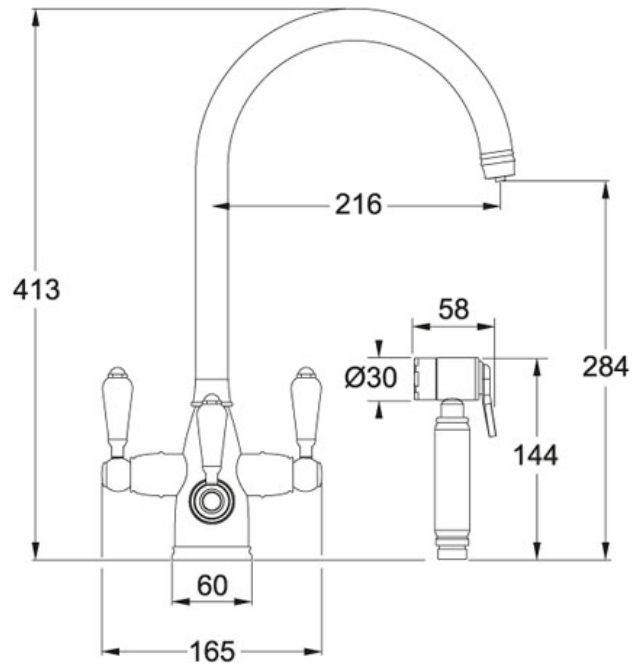

SPECIFICATION SHEET

PRODUCT FAMILY: **FILTERFLOW TAPS** FINISH: **SILKSTEEL** SERIES: **CORINTHIAN** MODEL: **HAND SPRAY**

Product Information

Article Number	120.0187.987
Price	£ 856.73
Version	Bi Flow Spout with Side Spray
Handle Width	165 mm
Height Overall	413 mm
Height to End of Spout	284 mm
Spout reach	216 mm