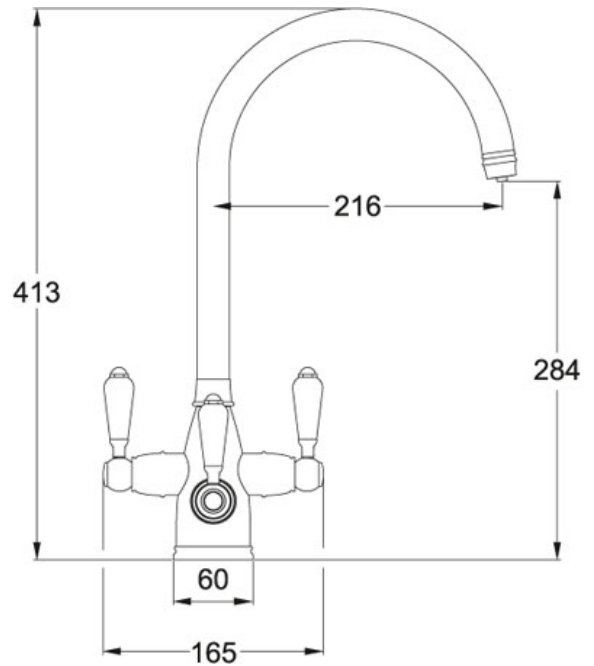

SPECIFICATION SHEET

PRODUCT FAMILY: **FILTERFLOW TAPS** FINISH: **CHROME** SERIES: **CORINTHIAN** MODEL: **SWIVEL SPOUT**

Product Information

Article Number	120.0184.665
Price	£ 570.60
Version	Bi-Flow Spout
Handle Width	165 mm
Height Overall	413 mm
Height to End of Spout	284 mm
Spout reach	216 mm