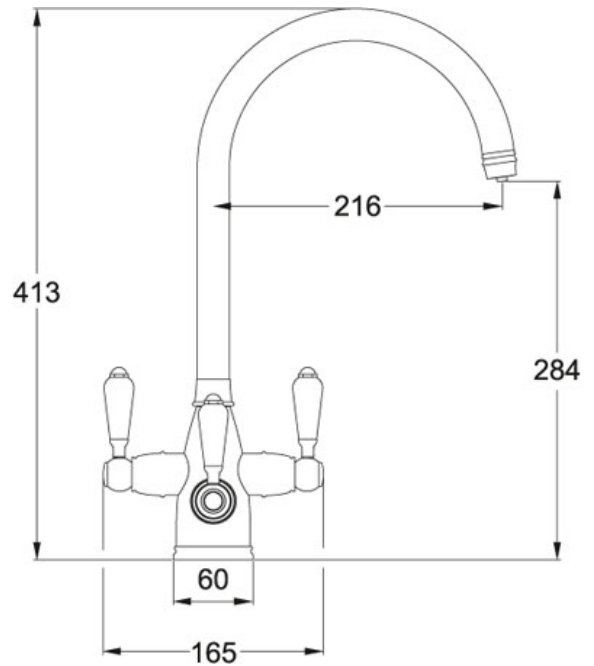

SPECIFICATION SHEET

PRODUCT FAMILY: **FILTERFLOW TAPS** FINISH: **SILKSTEEL** SERIES: **CORINTHIAN** MODEL: **SWIVEL SPOUT**

Product Information

Article Number	120.0184.666
Price	£ 616.82
Version	Bi-Flow Spout
Handle Width	165 mm
Height Overall	413 mm
Height to End of Spout	284 mm
Spout reach	216 mm