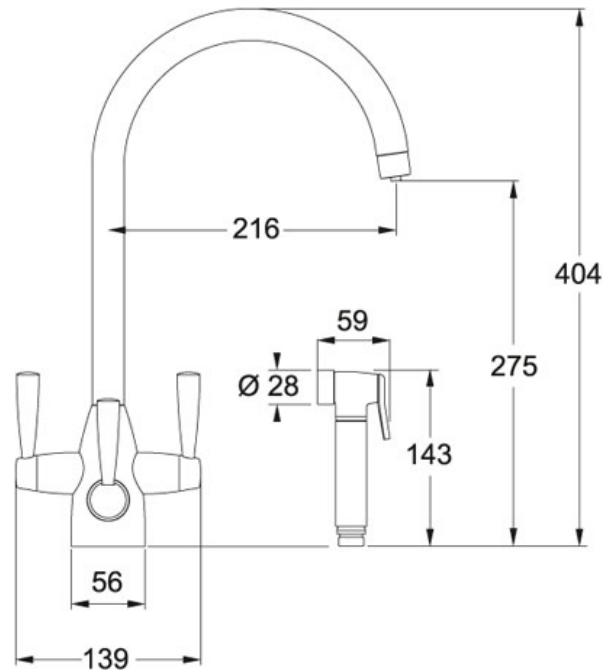

SPECIFICATION SHEET

PRODUCT FAMILY: FILTERFLOW TAPS FINISH: CHROME SERIES: DORIC MODEL: HAND SPRAY

Product Information

Article Number	120.0187.984
Price	£ 770.95
Version	Bi Flow Spout with Side Spray
Handle Width	139 mm
Height Overall	404 mm
Height to End of Spout	275 mm
Spout reach	216 mm