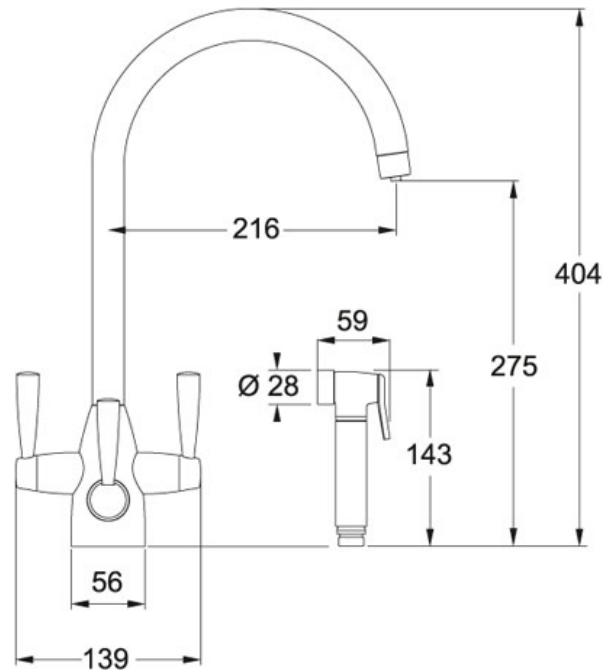

# SPECIFICATION SHEET

PRODUCT FAMILY: FILTERFLOW TAPS FINISH: SILKSTEEL SERIES: DORIC MODEL: HAND SPRAY

## Product Information

Article Number	120.0187.985
Price	£ 856.73
Version	Bi Flow Spout with Side Spray
Handle Width	139 mm
Height Overall	404 mm
Height to End of Spout	275 mm
Spout reach	216 mm