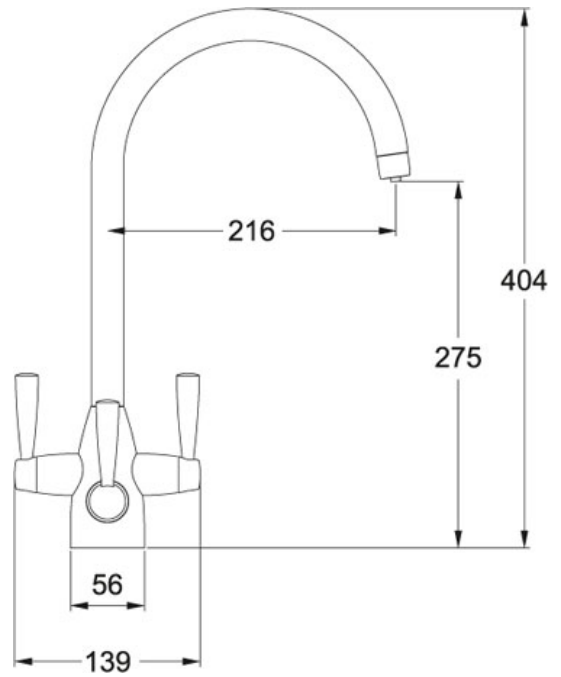

SPECIFICATION SHEET

PRODUCT FAMILY: **FILTERFLOW TAPS** FINISH: **SILKSTEEL** SERIES: **DORIC** MODEL: **SWIVEL SPOUT**

Product Information

Article Number	120.0180.357
Price	£ 642.50
Version	Bi-Flow Spout
Handle Width	139 mm
Height Overall	404 mm
Height to End of Spout	275 mm
Spout reach	216 mm