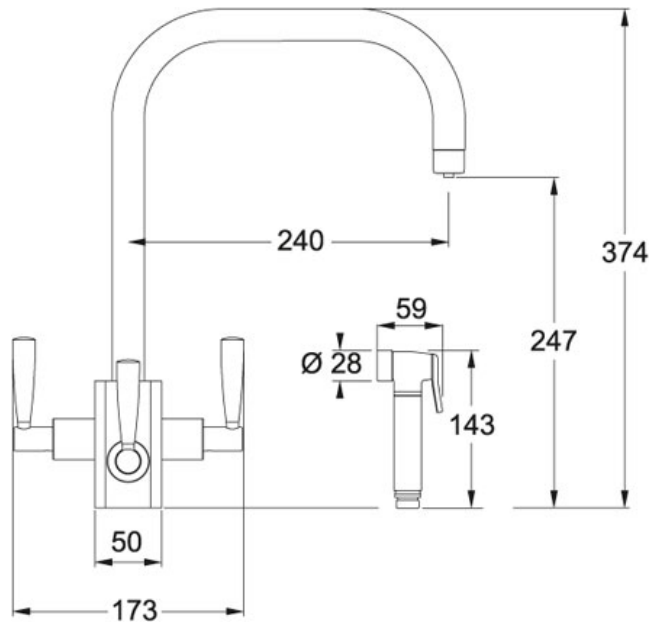

SPECIFICATION SHEET

PRODUCT FAMILY: FILTERFLOW TAPS FINISH: CHROME SERIES: KUBUS MODEL: HAND SPRAY

Product Information

Article Number	120.0187.982
Price	£ 811.61
Version	Bi Flow Spout with Side Spray
Handle Width	173 mm
Height Overall	374 mm
Height to End of Spout	247 mm
Spout reach	240 mm