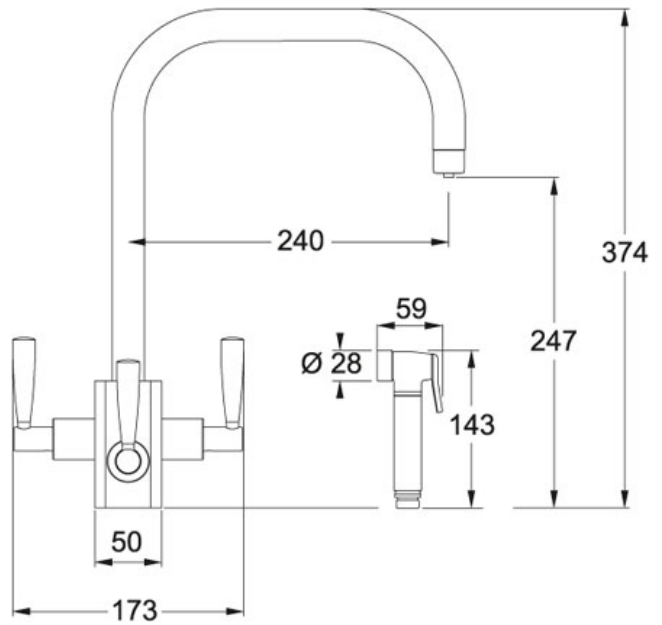

SPECIFICATION SHEET

PRODUCT FAMILY: **FILTERFLOW TAPS** FINISH: **SILKSTEEL** SERIES: **KUBUS** MODEL: **HAND SPRAY**

Product Information

Article Number	120.0187.983
Price	£ 885.70
Version	Bi Flow Spout with Side Spray
Handle Width	173 mm
Height Overall	374 mm
Height to End of Spout	247 mm
Spout reach	240 mm