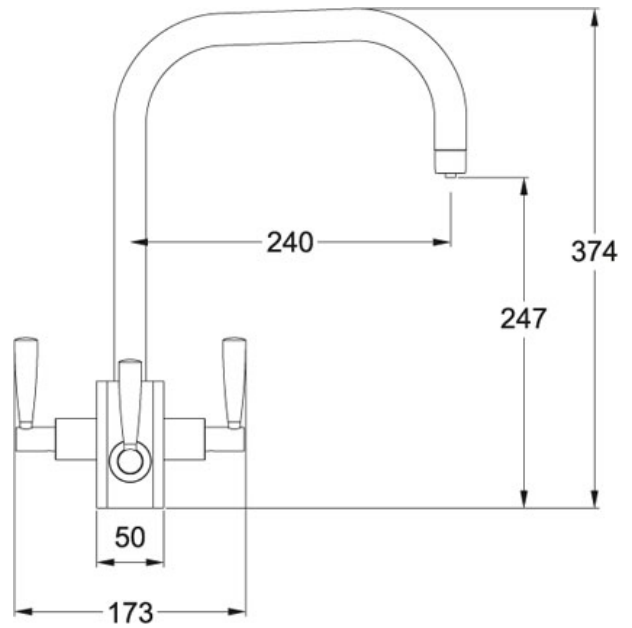

SPECIFICATION SHEET

PRODUCT FAMILY: FILTERFLOW TAPS FINISH: CHROME SERIES: KUBUS MODEL: SWIVEL SPOUT

Product Information

Article Number	120.0180.354
Price	£ 589.49
Version	Bi-Flow Spout
Handle Width	173 mm
Height Overall	374 mm
Height to End of Spout	247 mm
Spout reach	240 mm