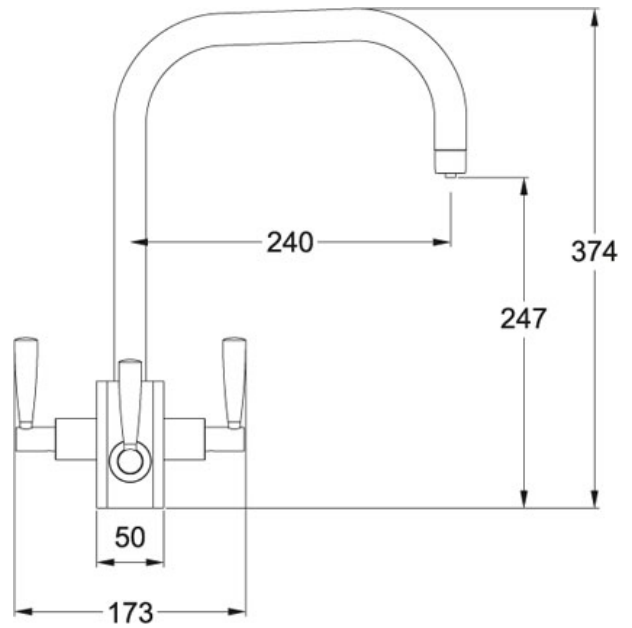

# SPECIFICATION SHEET

PRODUCT FAMILY: FILTERFLOW TAPS FINISH: SILKSTEEL SERIES: KUBUS MODEL: SWIVEL SPOUT

## Product Information

Article Number	120.0180.355
Price	£ 642.50
Version	Bi-Flow Spout
Handle Width	173 mm
Height Overall	374 mm
Height to End of Spout	247 mm
Spout reach	240 mm