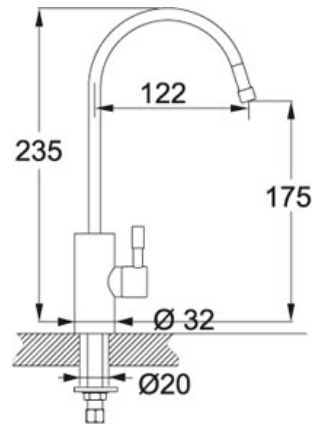

SPECIFICATION SHEET

PRODUCT FAMILY: **FILTERFLOW TAPS** FINISH: **CHROME** SERIES: **MINI** MODEL: **SWIVEL SPOUT**

Product Information

Article Number	120.0187.409
Price	£ 216.60
Version	Single-Flow Spout
Height Overall	235 mm
Spout reach	122 mm