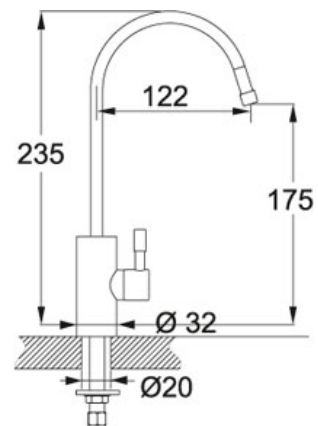

SPECIFICATION SHEET

PRODUCT FAMILY: **FILTERFLOW TAPS** FINISH: **SILKSTEEL** SERIES: **MINI** MODEL: **SWIVEL SPOUT**

Product Information

Article Number	120.0187.422
Price	£ 234.00
Version	Single-Flow Spout
Height Overall	235 mm
Spout reach	122 mm