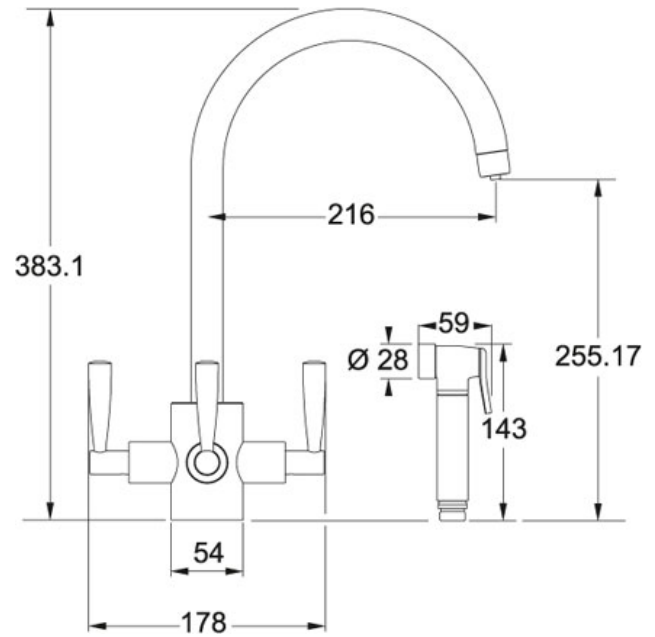

SPECIFICATION SHEET

PRODUCT FAMILY: FILTERFLOW TAPS FINISH: CHROME SERIES: OLYMPUS MODEL: HAND SPRAY

Product Information

Article Number	120.0184.896
Price	£ 811.61
Version	Bi Flow Spout with Side Spray
Handle Width	178 mm
Height Overall	383 mm
Height to End of Spout	255 mm
Spout reach	216 mm