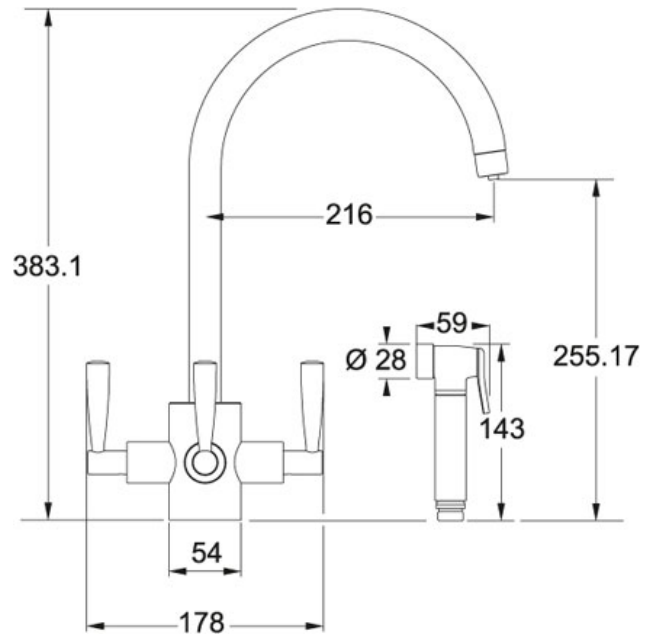

SPECIFICATION SHEET

PRODUCT FAMILY: FILTERFLOW TAPS FINISH: SILKSTEEL SERIES: OLYMPUS MODEL: HAND SPRAY

Product Information

Article Number	120.0185.410
Price	£ 885.70
Version	Bi Flow Spout with Side Spray
Handle Width	178 mm
Height Overall	383 mm
Height to End of Spout	255 mm
Spout reach	216 mm