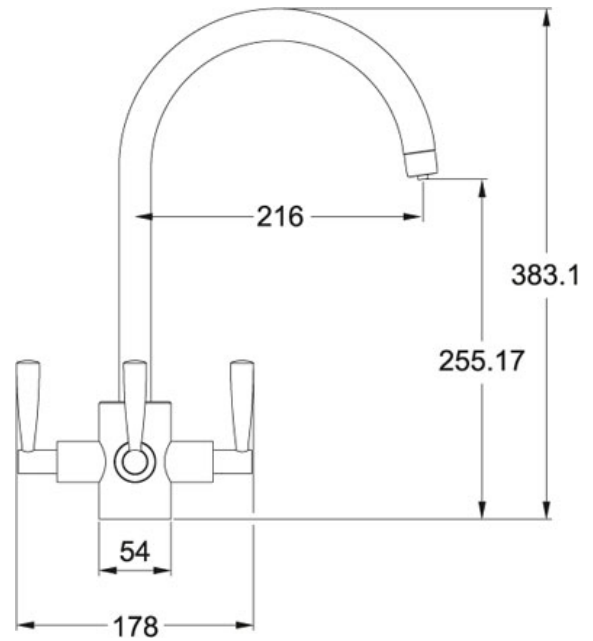

SPECIFICATION SHEET

PRODUCT FAMILY: FILTERFLOW TAPS FINISH: CHROME SERIES: OLYMPUS MODEL: SWIVEL SPOUT

Product Information

Article Number	120.0180.352
Price	£ 589.49
Version	Bi-Flow Spout
Handle Width	178 mm
Height Overall	383 mm
Height to End of Spout	255 mm
Spout reach	216 mm