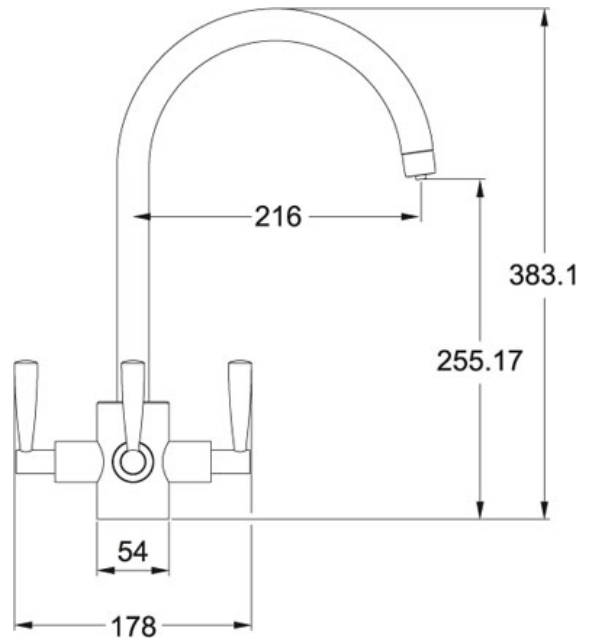

# SPECIFICATION SHEET

PRODUCT FAMILY: FILTERFLOW TAPS FINISH: SILKSTEEL SERIES: OLYMPUS MODEL: SWIVEL SPOUT

## Product Information

Article Number	120.0180.353
Price	£ 642.50
Version	Bi-Flow Spout
Handle Width	178 mm
Height Overall	383 mm
Height to End of Spout	255 mm
Spout reach	216 mm