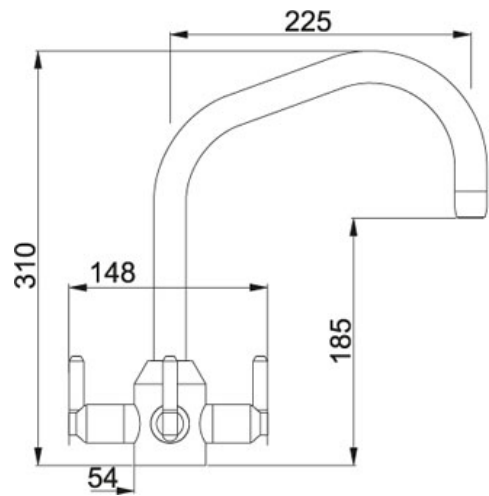

SPECIFICATION SHEET

PRODUCT FAMILY: FILTERFLOW TAPS FINISH: CHROME SERIES: TREND MODEL: SWIVEL SPOUT

Product Information

Article Number	120.0155.978
Price	£ 403.63
Version	Bi-Flow Spout
Handle Width	148 mm
Height Overall	310 mm
Height to End of Spout	185 mm
Spout reach	225 mm