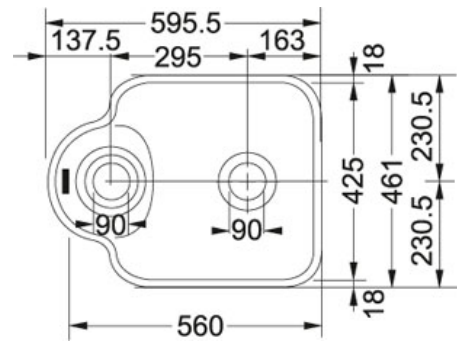

SPECIFICATION SHEET

PRODUCT FAMILY: **SINKS** FINISH: **STAINLESS STEEL** SERIES: **BEACH** MODEL: **BBX 160**

Product Information

Article Number 122.0039.772

Price £ 752.09

Cabinet Size 600 mm

Dimensions 595.5 mm x 461 mm

Bowl Size 560 mm x 425 mm x 175 mm

Cut-Out Template Yes

Download Cut-Out Template [Click here](#)

Position of small bowl Reversible

Remarks Important: Worktop thickness must be between 28-32 mm to ensure correct functioning of sink and accessories.