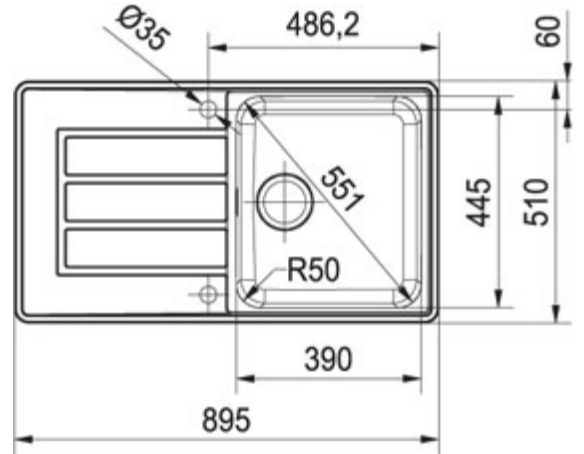

Product Family: Sinks Finish: Stainless Steel Series: Alpina Model: APX 611

Product Information

Article Number	101.0151.008
Cabinet Size	600 mm
Dimensions	895 mm x 510 mm
Bowl Size	390 mm x 445 mm x 175 mm
Cut-Out Size	879 mm x 494 mm
Cut-Out Template	No
Position of Drainer	Reversible