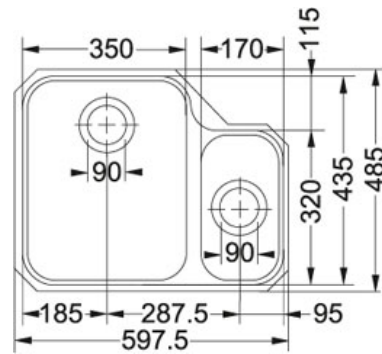

SPECIFICATION SHEET

PRODUCT FAMILY: **SINKS** FINISH: **STAINLESS STEEL** SERIES: **ARIANE** MODEL: **ARX 160**

Product Information

Article Number	122.0154.935
Price	£ 390.24
Cabinet Size	600 mm
Bowl Size	350 mm x 435 mm x 195 mm
Small Bowl Size	170 mm x 320 mm x 150 mm
Cut-Out Template	Yes
Download Cut-Out Template	Click here
Position of small bowl	Right hand side
Surface Finish	X BRUSHED/SATIN
Opposite Configuration	122.0154.926

Accessories

112.0006.086

112.0006.088

112.0006.090

112.0036.491

112.0038.361

112.0050.988

112.0066.307