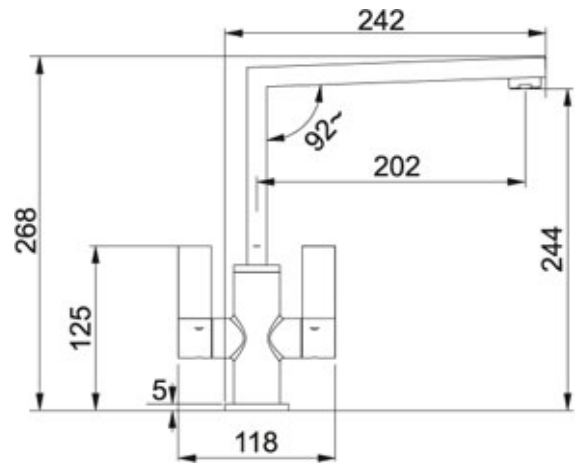

Product Family: Taps Finish: Chrome Series: Bern Model: Bern

Product Information

Article Number	115.0153.231
Type	Quarter Turn Ceramic Disc
Version	Single-Flow Spout
Handle Width	118 mm
Height to End of Spout	244 mm
Spout reach	202 mm
Height Overall	268 mm