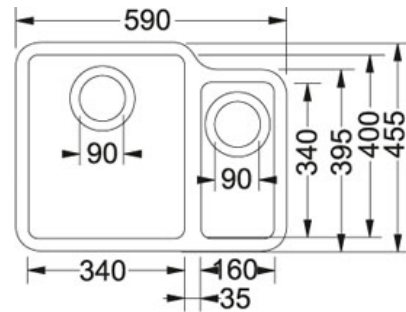

SPECIFICATION SHEET

PRODUCT FAMILY: **SINKS** FINISH: **STAINLESS STEEL** SERIES: **KUBUS** MODEL: **KBX 160-34/16**

Product Information

Article Number	122.0033.137
Price	£ 432.84
Cabinet Size	600 mm
Bowl Size	340 mm x 400 mm x 175 mm
Small Bowl Size	160 mm x 340 mm x 150 mm
Cut-Out Template	Yes
Download Cut-Out Template	Click here
Position of small bowl	Right hand side
Surface Finish	X BRUSHED/SATIN
Opposite Configuration	122.0033.122