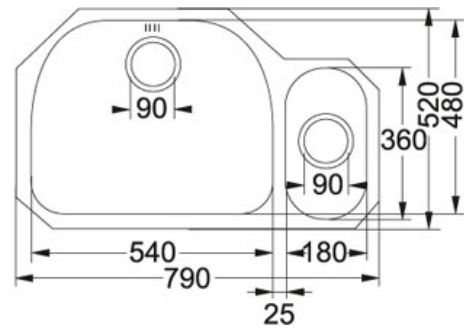

SPECIFICATION SHEET

PRODUCT FAMILY: **SINKS** FINISH: **STAINLESS STEEL** SERIES: **PRESTIGE** MODEL: **PCX 160**

Product Information

Article Number	122.0033.112
Price	£ 461.18
Cabinet Size	800 mm
Bowl Size	540 mm x 480 mm x 185 mm
Small Bowl Size	180 mm x 360 mm x 140 mm
Cut-Out Template	Yes
Download Cut-Out Template	Click here
Position of small bowl	Right hand side
Remarks	Important: Sink requires worktop Depth of 650 mm.
Surface Finish	X BRUSHED/SATIN
Opposite Configuration	122.0033.111