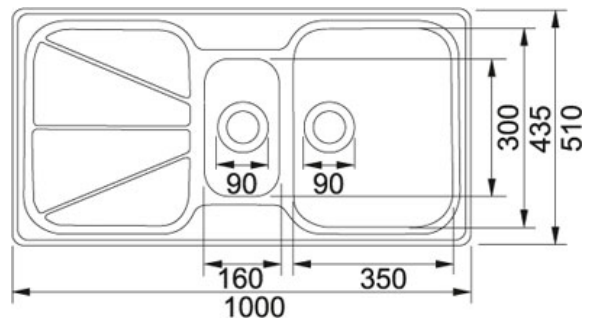

SPECIFICATION SHEET

PRODUCT FAMILY: SINKS FINISH: STAINLESS STEEL SERIES: SIMPLON MODEL: SPX 651

Product Information

| | |
|------------------------|--------------------------|
| Article Number | 101.0173.025 |
| Price | £ 315.98 |
| Cabinet Size | 550 mm |
| Dimensions | 1000 mm x 510 mm |
| Bowl Size | 350 mm x 435 mm x 175 mm |
| Small Bowl Size | 160 mm x 300 mm x 120 mm |
| Cut-Out Size | 984 mm x 494 mm |
| Cut-Out Template | No |
| Position of Drainer | Left hand side |
| Surface Finish | X BRUSHED/SATIN |
| Opposite Configuration | 101.0181.133 |