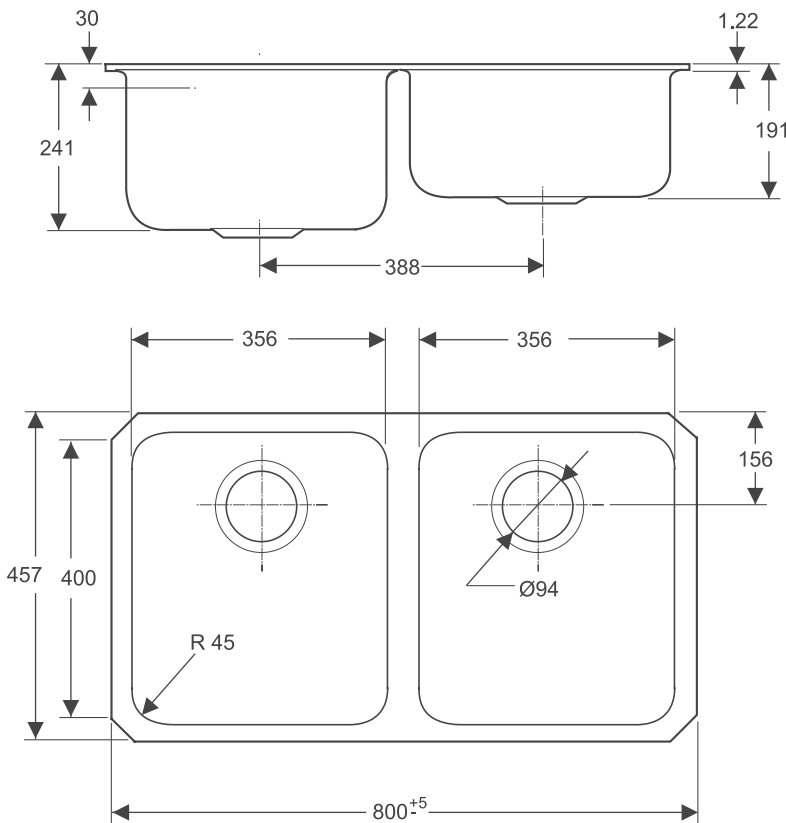

<b>Product</b>	3351W Icerock 2 bowl
<b>Dimensions</b>	exterior: 800 x 457 mm interior: 356 x 400 x 241 mm (left) 356 x 400 x 191 mm (right)
<b>Colours/finishes</b>	Stainless steel (-NA)
<b>Material</b>	Stainless steel
<b>Weight (kg)</b>	6.1
<b>Installation type</b>	undermounted

To order, please use the product code and add the colour/finish reference, eg. -00 for white.

All measurements shown are in millimetres.  
Sizes are approximate.

P4822