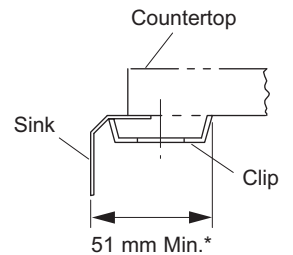

<b>Product</b>	3352B-L-NA Icerock 1 1/2 Bowl, Undermount Kitchen Sink
<b>Dimensions</b>	Exterior - 800 mm x 457 mm  Interior - 483 mm x 406 mm (large bowl) 229 mm x 406 mm (small bowl)
<b>Colours/finishes</b>	Stainless Steel (-NA)
<b>Material</b>	Stainless Steel
<b>Weight (kg)</b>	9
<b>Installation Type</b>	Undermount
<b>Complementary items</b>	3277-ST Coated white rinse basket  6636-NA Countertop chopping board

Dimensions (mm)

\* Allow clearance around sink rim for clip attachment.

All measurements shown are in millimetres. Sizes are approximate.

THE BOLD LOOK  
OF **KOHLER**®

Kohler Co. Cromwell Road Cheltenham Gloucestershire GL52 5EP United Kingdom  
Telephone +44 (0) 870 850 5551  
Facsimile +44 (0) 844 472 3063  
www.kohler.co.uk