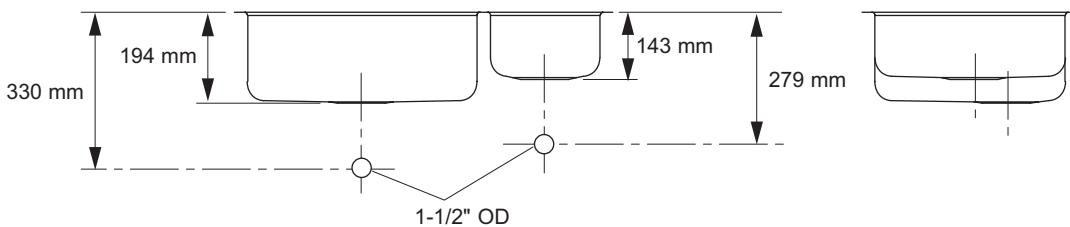

Icerock

Made from 18 gauge stainless steel and fitted with exclusive Silent Shield sound absorption technology, the extreme durability of this highly versatile collection makes it a unique proposition. (All Icerock sinks are undermounted).

<b>Product</b>	3352B-L-NA Icerock 1 1/2 Bowl, Undermount Kitchen Sink
<b>Dimensions</b>	Exterior - 800 mm x 457 mm  Interior - 483 mm x 406 mm (large bowl) 229 mm x 406 mm (small bowl)
<b>Colours/finishes</b>	Stainless Steel (-NA)
<b>Material</b>	Stainless Steel
<b>Weight (kg)</b>	9
<b>Installation Type</b>	Undermount
<b>Complementary items</b>	3277-ST Coated white rinse basket  6636-NA Countertop chopping board

Dimensions (mm)

\* Allow clearance around sink rim for clip attachment.

All measurements shown are in millimetres. Sizes are approximate.

THE BOLD LOOK  
OF **KOHLER**®

Kohler Co. Cromwell Road Cheltenham Gloucestershire GL52 5EP United Kingdom  
Telephone +44 (0) 870 850 5551  
Facsimile +44 (0) 844 472 3063  
www.kohler.co.uk