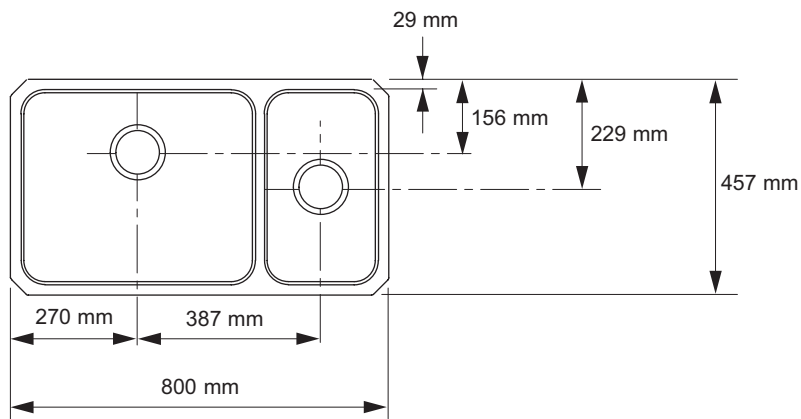

<b>Product</b>	3352B-L-NA Icerock 1 1/2 Bowl, Undermount Kitchen Sink
<b>Dimensions</b>	Exterior - 800 mm x 457 mm  Interior - 483 mm x 406 mm (large bowl) 229 mm x 406 mm (small bowl)
<b>Colours/finishes</b>	Stainless Steel (-NA)
<b>Material</b>	Stainless Steel
<b>Weight (kg)</b>	9
<b>Installation Type</b>	Undermount
<b>Complementary items</b>	3277-ST Coated white rinse basket  6636-NA Countertop chopping board

Dimensions (mm)

\* Allow clearance around sink rim for clip attachment.

All measurements shown are in millimetres. Sizes are approximate.

THE BOLD LOOK  
OF **KOHLER**®

Kohler Co. Cromwell Road Cheltenham Gloucestershire GL52 5EP United Kingdom  
Telephone +44 (0) 870 850 5551  
Facsimile +44 (0) 844 472 3063  
www.kohler.co.uk