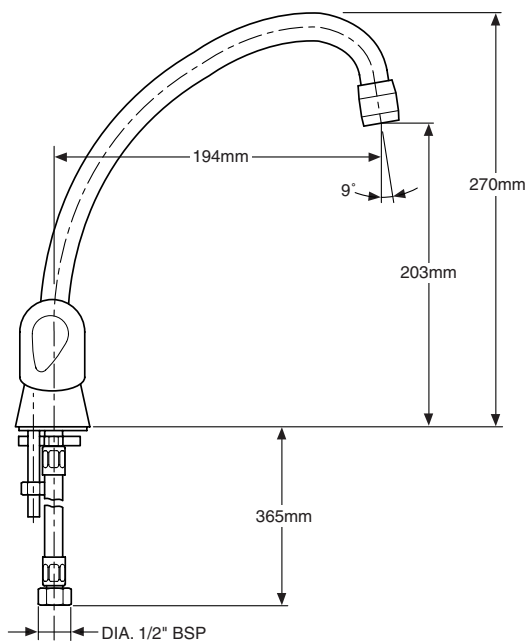

Galeo single lever kitchen sink mixer

Attractive yet affordable kitchen tap solution ideally suited for any modern kitchen setting. Galeo also has coordinating bathroom brassware.

Product	18888W	Galeo 2 lever kitchen sink mixer
Colours/finishes	Polished chrome (-CP)	
Material	Solid brass body	
Approvals	WRAS approved	
Pressure	Low pressure (0.35 bar)	

To order, please use the product code and add the colour/finish reference, eg. -00 for white.

All measurements shown are in millimetres.
 Sizes are approximate.

Flow Rate Graph