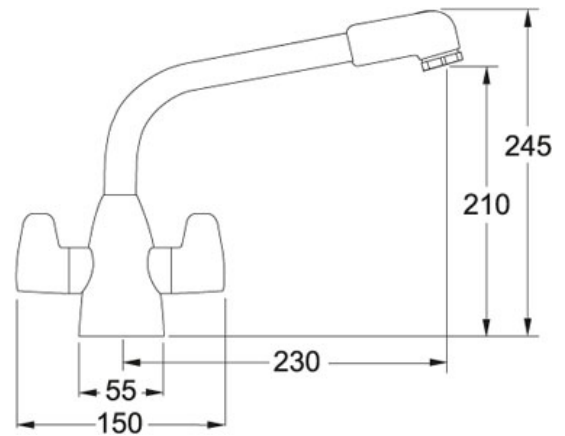

SPECIFICATION SHEET

PRODUCT FAMILY: Taps FINISH: Chrome SERIES: DAVOS MODEL: DAVOS

Product Information

Article Number	115.0046.694
Price	£ 149.00
Version	Bi-Flow Spout
Handle Width	150 mm
Height Overall	245 mm
Height to End of Spout	210 mm
Spout reach	230 mm
Hot Flow Rate at 0.3 bar	4.5 litres/min
Suitable for low pressure system	Yes